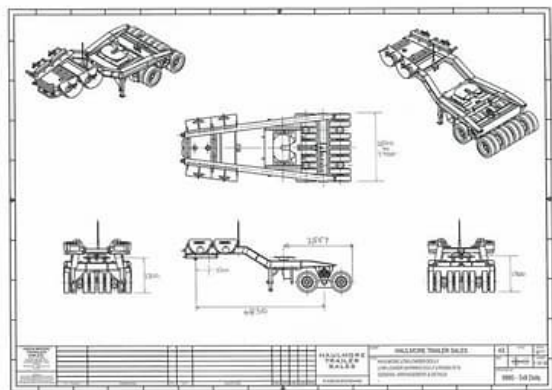

Accessories

Lighting

LED Lighting with wiring in Conduit

Photos

Created on 18/05/2020

*If the price does not contain the notation that it is "Drive Away No More To Pay", the price may not include additional costs, such as stamp duty and other government charges. Please confirm price and features with the seller.